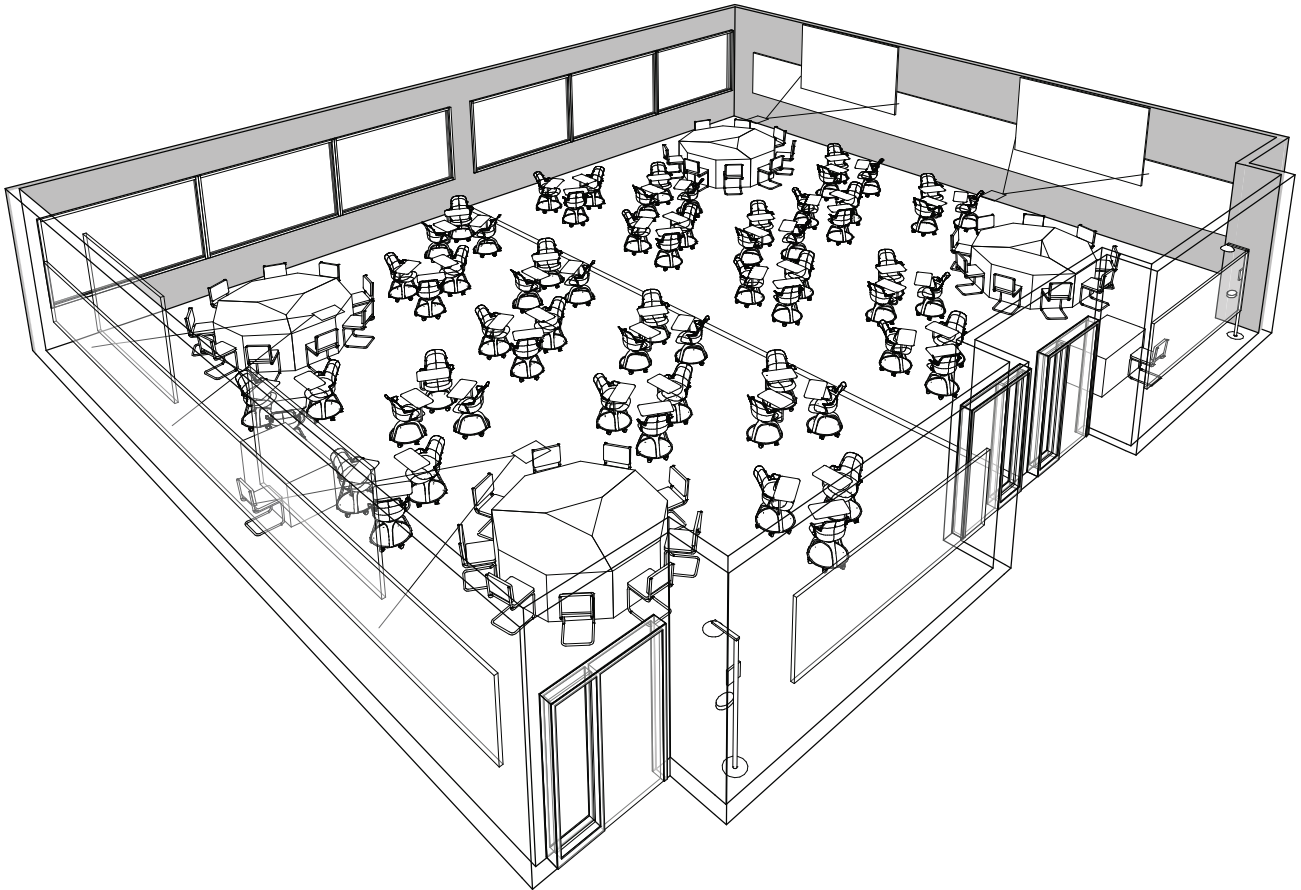

**FLOOR PLAN: ACTIVE LEARNING STUDIO - 96 SEAT (DIVISIBLE)**

LEGEND	
1	WHITEBOARD
3	VIDEO PROJECTOR & SCREEN
7	WINDOWS
8	EYEWASH

CLASSROOMS

PERSPECTIVE: ACTIVE LEARNING STUDIO - 96 SEAT  
(DIVISIBLE)

There is a desire on the part of the faculty to make the 96-seat Learning Studio as flexible as possible with the use of moveable furniture systems such as the Steelcase Node Chair and the Bretford Scale-Up Active Learning Table.

**Steelcase Node Chair**

**Bretford Explore Scale-Up Active Learning Table**