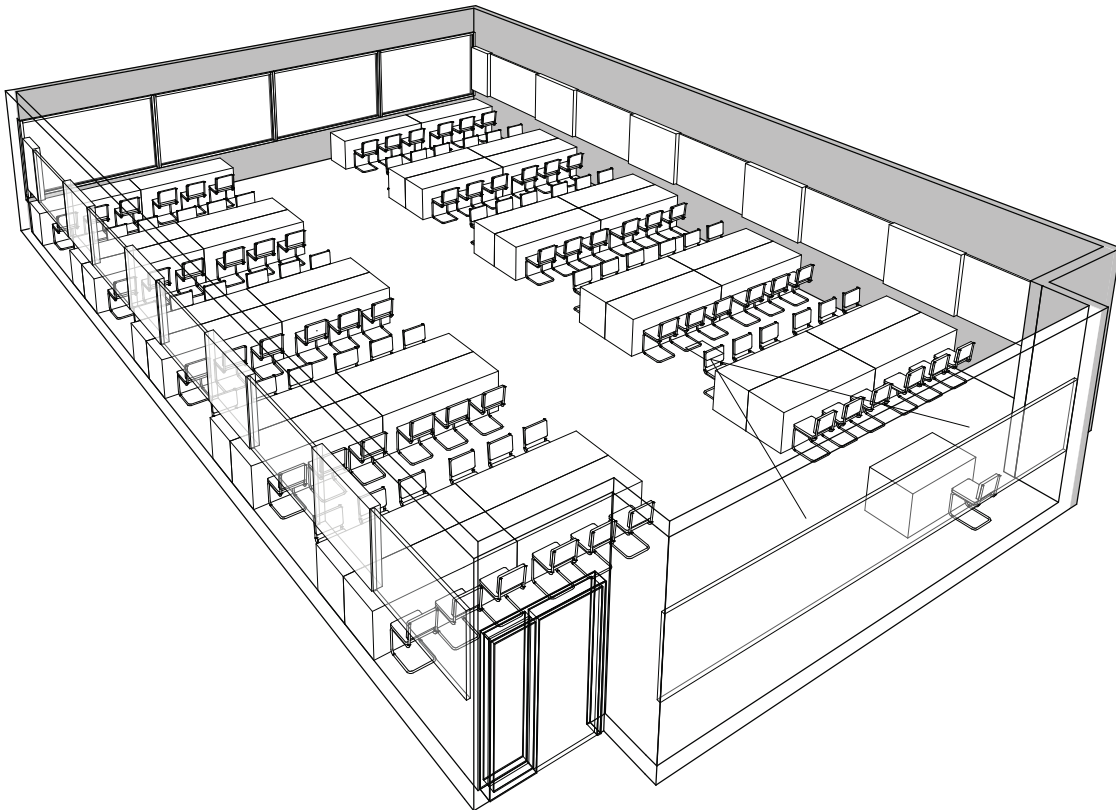

FLOOR PLAN: ACTIVE LEARNING STUDIO - 108 SEATS

LEGEND

- 1 WHITEBOARD
- 2 WALL-MOUNTED VIDEO MONITOR
- 3 VIDEO PROJECTOR & SCREEN
- 7 WINDOWS

## IV. 2 Other Spaces

# CLASSROOMS

PERSPECTIVE: ACTIVE LEARNING STUDIO - 108 SEAT